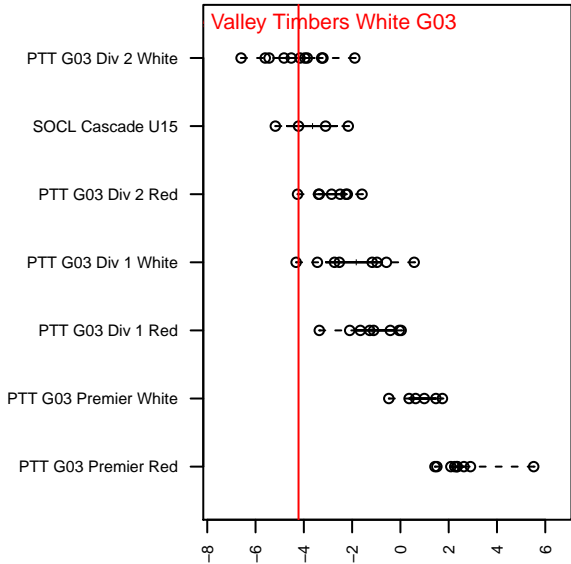

**attack and defense rating
relative to others at age
and all opponents in last 13 months**