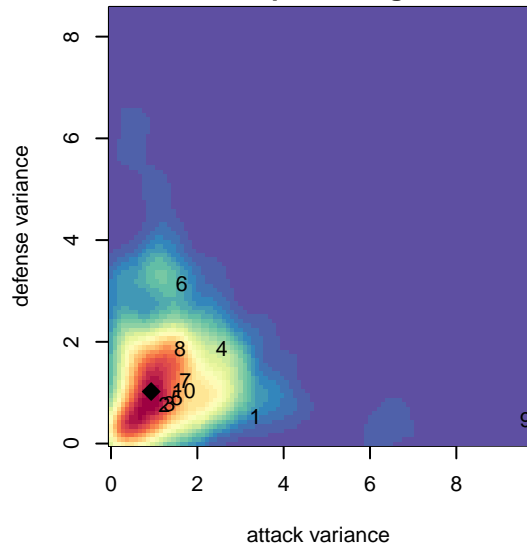

Rogue Valley Timbers White G03

Rogue Valley SC
 Medford, OR
 G03 total strength=776
 attack=0.78 defense=1.09
 fall league = SOCL Cascade U15

alt names used:
 RV Timbers White G03

Venues played:
 2016 Mt Hood Challenge U14 Bronze
 2016 SOCL Cascade U15

Rogue Valley Timbers White G03
 Dots are actual minus expected GF (blue circles) and GA (red triangles).
 Blue line is smoothed change in attack strength. Red is smoothed change in defense strength.

**attack and defense variance (black dot)
relative to other teams
and top 10 in region**